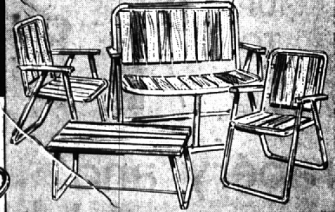

REDWOOD-ALUMINUM LOUNGE SET

Folding set of two chairs, settee and coffee table, all 4 pieces for only

$19.88

CHAIR $3.99 SETTEE $9.88 TABLE $3.99