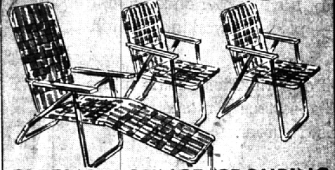

SPECIAL LOUNGE GROUPING

2 CHAIRS 1 CHAISE **$12.88**

4715 CHAISE ALONE, $6.44 #4633 CHAIR, $3.49