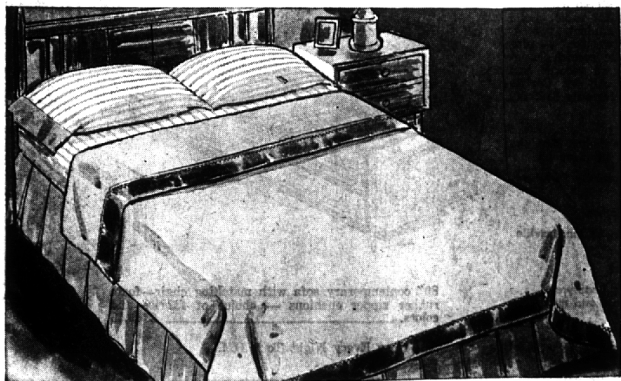

LADY PEPPERELL MARK III ACRILAN BLANKET AND SOLO STRIPE SHEETS

The original Acrilan blanket with the famous NapGuard, Superloft finish that never sheds or mats. White, pink, beige, green, blue, citron, orchid. Vivid tone fern green, indigo blue or antique gold.
66"x90" Twin .....12.98   80"x90" Full ..... 14.98   108x90 King.....19.98

Pastel blue, pink, green maize or beige stripings on fine white percale . . . this is Solo Stripe, meant to coordinate with solid color pastel bottom sheets.
72"x108" Twin Top .....2.99   81"x108" Full Top..... 3.99   42"x38" Pillow Case 1.09

FLORAL PRINT "PRIMROSE"

Delicate pink, mint, antique gold or robin blue primroses with green leaves on a field of deep terry.

24"x46" Bath Towel 1.69
16"x28" Hand Towel 1.09
11"x18" Fingertip Towel .... .59
12"x12" Wash Cloth ..... .49
20"x30" Bath Mat 2.39

DEEP-PILE SOLID "SOVEREIGN"

25"x48" Bath Towel 1.69
16"x30" Hand Towel ..... .49
13"x13" Wash Cloth ..... .39