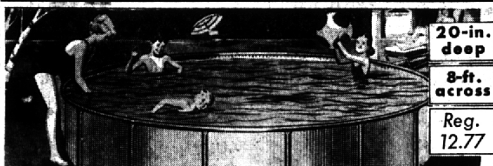

20-in. deep
8-ft. across
Reg. 12.77

8-FT. STEEL WALL POOL

10.88