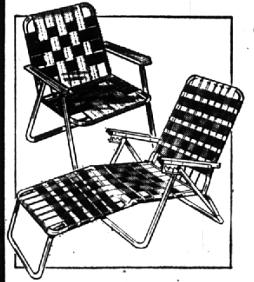

3 Days! Comfortable Folding WEB-ALUMINUM LAWN FURNITURE

CHAIR
2.94
5x4
Webbing

CHAISE
5.97
6x16
Webbing