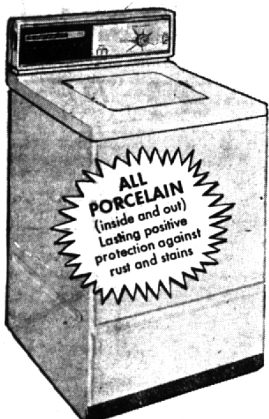

GRAND OPENING

MILKS WAREHOUSE STORE • 2416 WEST 14 MILE, ROYAL OAK 2 Blocks West of Crooks

COME and CELEBRATE WITH US THIS THURSDAY, FRIDAY and SATURDAY! FREE GIFTS FOR THE LADIES and KIDDIES! REFRESHMENTS! MANY, MANY FABULOUS BARGAINS ON THE NATION'S FINEST, NATIONALLY-KNOWN APPLIANCES! COME SEE, COME SAVE! A BRAND NEW STORE AWAITS YOU JUST BURSTING WITH BARGAINS! OPEN THIS THURSDAY, FRIDAY and SATURDAY FROM 9 A.M. until 10 P.M. PAY NO MONEY DOWN and UP TO 36 MONTHS TO PAY! EVERY ITEM CARRIES FULL FACTORY WARRANTY plus MILK'S DEPENDABLE SERVICE SINCE 1931!

Hotpoint
FIRST WITH THE FEATURES WOMEN WANT MOST

3 Cycle 2 Speed
Automatic Washer

- All porcelain inside and out.
- "Deep Bath" washing action.
- "Deep Dip" triple rinsing.
- Underwater Lint Filter
- Smooth wall spin tub.
- Plastic covered clothes guard.
- Dual-dispenser for detergent and dry bleach.
- Select fill and cold soak cycle.

NOW ONLY **$179⁸⁸**