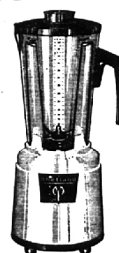

FRIDAY and SATURDAY

Jerry Drown,
Factory Representative

The One Appliance
The Whole Family
Will Enjoy Using!
JUMBO BLENDER
by Shetland