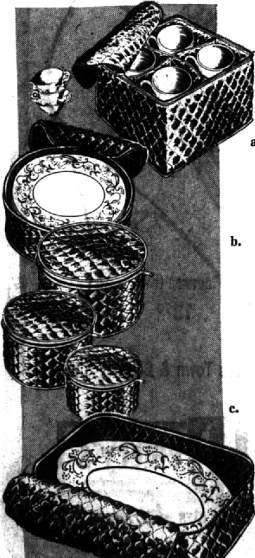

Beautiful Protection . . .

China, Silver and Linens Storage Chests

Keeps Your Fine China and Silver Ready
for Instant Use Without Rewashing

(a) Divided China Cup Chest, compartmented for safe storage of 12 fragile cups, ready for use without rewashing. Foam cup dividers included. 3.99

(c) China Serving Platter Chest stores bulky platters up to 12"x17" size. Complete with 3 foam divider pads. 2.99

(d) Silver Chest stores service for 12. Each clear vinyl packet holds place setting in individual compartments. 3.99

(e) Linens Chest, insures dust-tight protection for heirloom and party linens. Convenient 19"x13"x13 1/2". 1.99

All Triangle Chests beautifully
tailored of Quilted Gold
Vinyl with fully zippered,
dust-tight closures.

Notions—Lower Level