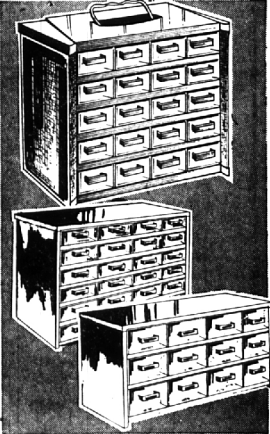

- **16-Drawer Cabinet**
  See-thru plastic drawers. Complete with labels, dividers. 3.97
- **24-Drawer Cabinet**
  Steel frame cabinet has see-through plastic drawers. 10 3/4"x9 1/4"x6 1/4". 4.77
- **12-Drawer Cabinet**
  Steel frame. See-through plastic drawers for small parts. 7 1/2"x9 1/4"x6 1/4". 2.77