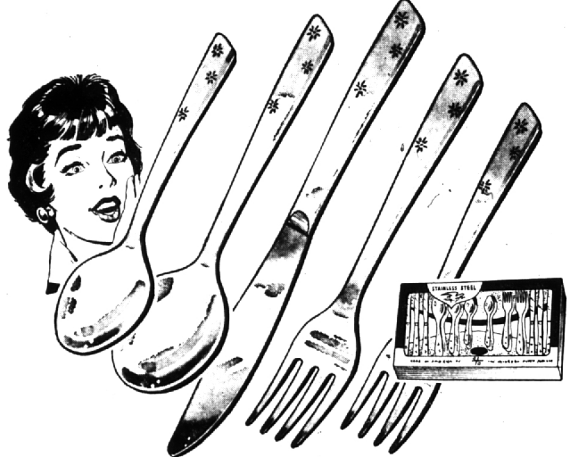

Compare at $9.47
SALE! 50-pc. "Night Sky" STAINLESS FLATWARE
A Terrific Special Purchase For Christmas

Complete service for 8. Includes teaspoons, desert spoons, table-spoons, ice teaspoons, dinner forks, salad forks, dinner knives.
6.97

Charge It!

Reg. 4.47 24-Pc. "Night Sky" Flatware 3.97