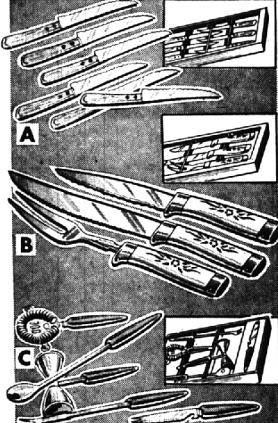

- **A. 6-PC. STEAK KNIFE SET**
  Handsome set of 6 serrated knives. Strata-wood handles. 2.88
- **B. 3-PC. CARVING SET**
  Boxed gift set. Ivory handle knife, fork, sharpener. 3.33
- **C. 5-PC. BAR SET**
  Spoon, strainer, cork-screw, ice pick combination opener. 3.57
- **D. HOT-DISH MATS**
  In 3 sizes: 5x7, 6x8 and 7x10". Gay holiday bands. 44¢