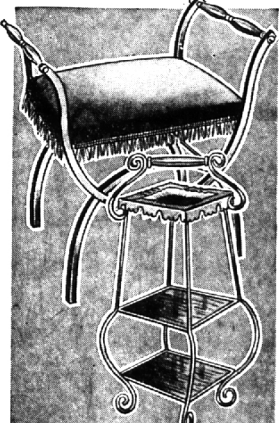

BRASS-PLATED VANITY BENCH
24"x23"x14 1/2"
Choice colors. Bench has brass-plated tubular frame, velvety upholstered seat.
9.77

Charge It!

BRASS-PLATED SMOKING STAND
2 walnut lusterwood shelves, 28" high x 11 1/2" square.
7.96

Charge It!