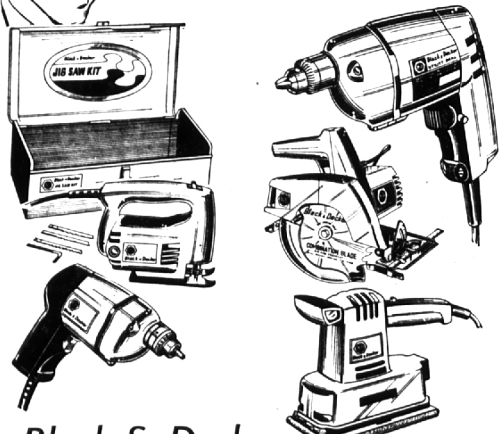

Black & Decker POWER TOOL SALE

A Famous Name at K-Mart Again Is Your Assurance of Top Quality at A Discount Price!

- **UTILITY JIG SAW.** Metal case contains 3 blades. Makes straight, curved cuts. 19.88
- **7 1/4" UTILITY SAW.** Blade cuts 2" lumber at 45° angle. Calibrated rip fence included. 29.88
- **1/4" DELUXE DRILL.** Needle and sleeve bearing. Hardened steel spindle that takes hardest jobs. 2.3 amp. 14.88
- **1/4" UTILITY DRILL.** High strength handle won't chip or fade. 1-year free service guarantee. 1.9 amp. 9.88
- **UTILITY SANDER.** Light and compact. Handy thumb-tip on-off switch. Take 3 3/4"x9" paper. 19.88