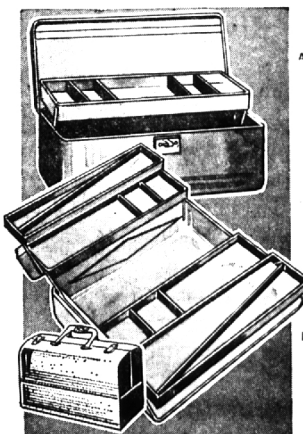

- **A. TOOL AND TACKLE BOX**
  Spill-proof snap catch. Built-in hump for padlock. 5-compartment automatic tray. 83¢
  Charge It!
- **B. TWIN GRIP LARGE TOOL CHEST. SAVE!**
  Man-sized tool chest, 77" x 29 1/2" x 10 1/2". Heavy steel, 4 cantilever trays. Rust-proof finish. 11.47
  Charge It!