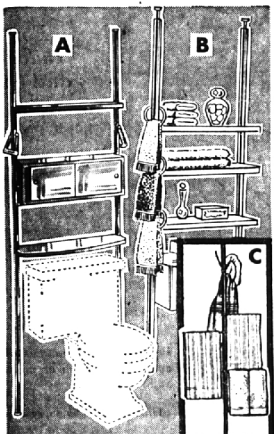

- **A. BATHROOM POLE SHELF**
  Two-shelf and cabinet combination. Chrome plated poles. 6.97
  Reg. 7.88
- **B. BATHROOM POLE SHELF**
  3-shelf bathroom pole for towels, accessories. Poles have chrome finish. 5.66
  Reg. 6.47
- **C. CHROME TOWEL POLE**
  Floor-to-ceiling tension-type pole with gleaming chrome finish. 2.78
  Reg. 3.28