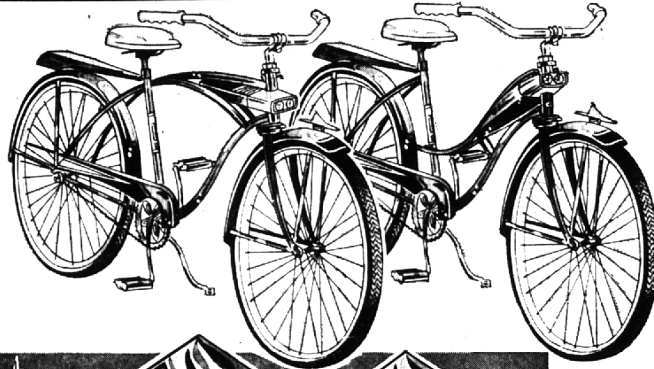

In-The-Carton Savings!

NEW "HUFFY" BICYCLES

38⁸⁸

Charge It!

Deluxe "Eldorado" models feature twin arch frame with exclusive tank and custom twin headlight, streamlined chain guard, white bucket seat, chrome rims, chrome fenders, 1.75" white sidewall tires, ball bearing pedals. Flamboyant red for boys, blue for girls.