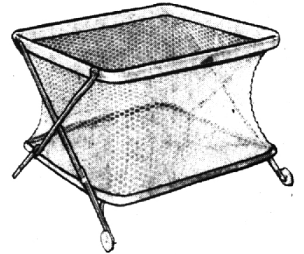

Extra Strong Nylon Mesh Playard

17⁹⁹

Special! 3-Way High Chair

14⁹⁹