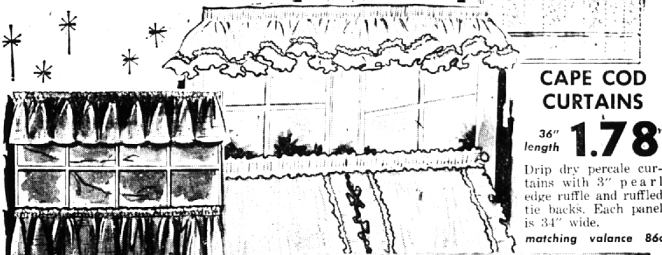

K-mart

A Division of S.S. Kresge Company—Over 880 Stores Coast to Coast

Christmas Discount Wonderland

Cannon Towels
 Mix or Match Stripes and Solids
 Reg. 16c wash cloth Reg. 51c bath towel
14c 38c
 Cannon quality "Laredo" solid, "Surge" striped with fringed ends. Towel 20x40", wash cloth 12x12". Charge it at K-mart!

CAPE COD CURTAINS
 36" length **1.78**
 Drip dry percale curtains with 3" pearl edge ruffle and ruffled tie backs. Each panel is 34" wide.
 matching valance 86c

The Texture of Burlap
Fiberglas®
Curtains and Draperies
 70x11" matching valance 86c **1.78**
 curtains **3.47**
 Reg. \$3.96 draperies **3.47**
 Reg. \$4.88! 84" Drapes 3.97