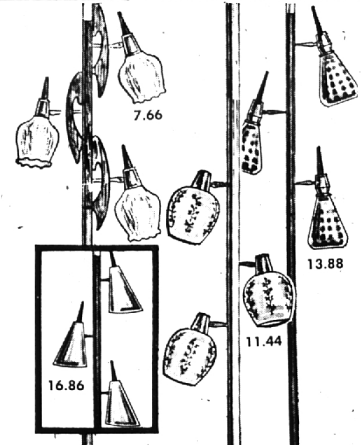

K-mart

A Division of S.S. Kresge Company—Over 880 Stores Coast to Coast

Christmas Discount Wonderland

Cannon Towels
 Mix or Match Stripes and Solids
 Reg. 16c wash cloth Reg. 51c bath towel
14c 38c
 Cannon quality "Laredo" solid, "Surge" striped with fringed ends. Towel 20x40", wash cloth 12x12". Charge it at K-mart!

(Above) Curtains: Fiberglas® burlap weave. Each panel 30x36" long. (Right) Draperies: 63x48" wide, 10 pleats per pair, 2" bottom hem.

VANITY BOXES
 8x10x2" and 6"x11x2"
 compare at \$2.98!
 Velvet-lined covered jewelry box with ballerina doll. **1.78**

8-PC. KROMEX® SET
 Sparkling Aluminum Canister Ensemble
 KROMEX® lightweight set of 4 canisters, 2-piece Kakover set and salt and pepper shakers. Save now! **5.77**
 Reg. 6.57

PANTRYWARE SET
 8-Pc. "Elegante" Canister Ensemble
 Save! Hi-impact Styrene® bread box, 4 canisters, cookie jar, salt and pepper shaker. Charge it! **4.88**
 Reg. 4.97

PEANUT BRITTLE
 Big 12-oz. box! A Real Family Treat!
 12-oz. box of delicious spanish peanuts covered with a rich buttery brittle. Smackin' good! **37c**

Contemporary or Traditional
POLE LAMPS
WALNUT CENTER **7.66**
 Brass top and bottom. Brass plated shades.
BRASS TWIST POLE **11.44**
 White glass shades decorated with gold. Reg. \$12.88!
AMBER OPTIC GLASS **13.88**
 with brass diffusers. Walnut with brass pole. Reg. \$14.88!
AMBER GLASS SHADE **16.86**
 With crimped edge, walnut free-form design.