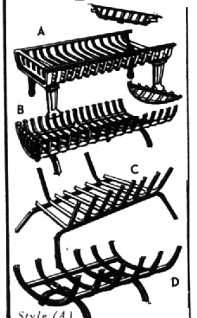

Gifts for the sportsman

Archery Sets
Barbecue Grills
Barbecue Tools
Binoculars
Coleman Camp Stoves
Roller Skates
Daisy Air Rifles
Daisy Air Pistols,
Hahn Compressed Air Revolvers
Jonee Handwarmer
Wham-O Sling Shots

Spun glass fishing rods
Shakespeare - Ocean City
Pflugger fishing reels
Tackle Boxes
Footballs
Helmets
Basketballs
Sleds
Toboggans
Hunting Knives
Gun Cleaning Kits

Gifts for the Do-It-Yourselfer

POWER TOOLS Porter Cable
GIVE AWAY
Drills from 14.88 Sanders from 22.95 Saws from 22.95
Complete assortment of hand tools . . . socket wrench sets . . .
-electric soldering irons . . . ratchet screw drivers

Hirshline Steel Shelves
Economy model
4 Shelf
D 424 24 x 10 x 48 4.88
D 445 30 x 12 x 60 5.55
5 Shelf
D 566 36 x 12 x 72 7.77
D 586 36 x 18 x 72 9.88

FEDERAL HARDWARE & SUPPLY
Southfield at 12 Mile Road

48 hr. Delivery on STUART K Custom Built Fireplace Screens . . .

Standard C. I. cool or wood grate
24" REG 10.95 NOW 8.95
27" REG 11.95 NOW 9.95
30" REG 12.95 NOW 10.95
36" REG 18.95 NOW 14.95
Style (B) Heavy C. I. cool or wood grate
20" REG 14.95 NOW 12.95
24" REG 15.95 NOW 13.95
28" REG 17.95 NOW 14.95
32" REG 19.95 NOW 16.95
Style (C) Popular