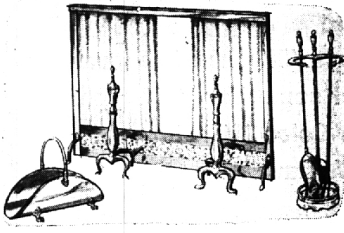

8 PIECE FIREPLACE ENSEMBLE REG. 54.95
consisting of Stuart K Screen with spark proof curtain . . . ebony black with brass and black frame . . . matching andirons . . . tool set and stand. Screen 38" x 31"
also in solid brass now only 49.95. **NOW 34.95**