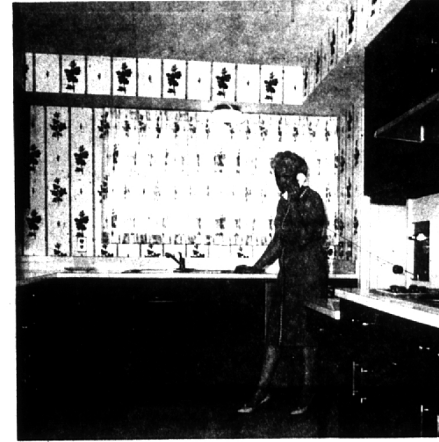

Evergreen landscape is kept plush year 'round.

Individual patio or balcony is covered.

Convenient Frigidaire kitchen with dishwasher, disposer.

This is Country Club Manor. Walk through with your eyes. (Model by Roberta Roberts Interiors)
 We'll show you the rest at your convenience: laundry area with washer, dryer; individual locked storage, car ports and more.
 Kitchens equipped with Frigidaire refrigerator, range,

dishwasher and disposer.
 Natural gas fueled air conditioning equipment manufactured by Ready Power. Steady dependable cooling with 45 degree chilled water circulated from a central station to individually controlled room units.
 Rentals start at \$250.
 Call MI 4-0273 for your appointment.