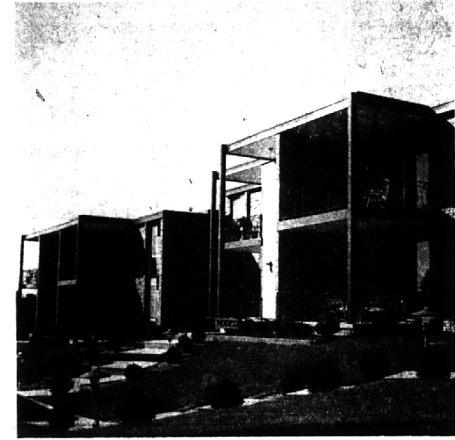

Apartments have room-controlled heating.