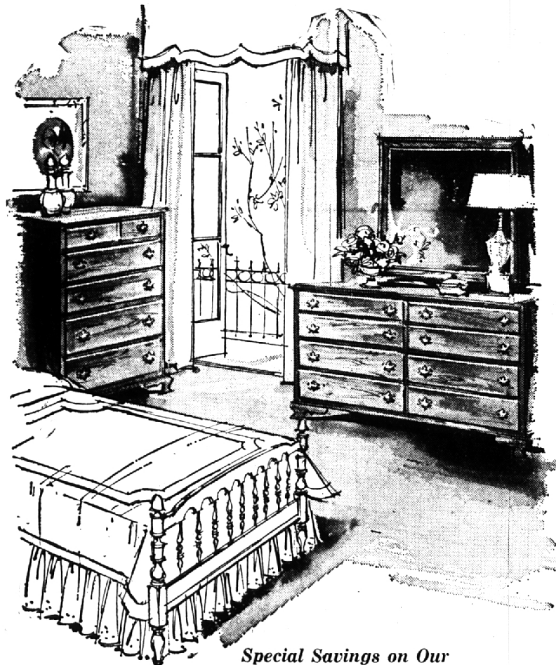

Special Savings on Our COLONY HOUSE CHERRY BEDROOM GROUP

- Full Size Bed Reg. $519
- 52" Double Dresser
- Large Landscape Mirror
- 6-Drawer Chest

$350

Elegant Pecan DINING GROUP

Reg. $744
$395

- 40" Square Extension Table, opens to 100" to seat 10
- 50" Buffet with Hutch Top, partially closed, grided wood doors
- 4 Duxbury style Chairs

Antiqued Pine DINING GROUP

Reg. $442
$295

- 42"x64" Oval Extension Table, opens to 100"
- 42" Server with drawers and cabinet space
- 4 Rush-seat Ladder Back Chairs

Heirloom Solid Cherry DINING ROOM GROUPS

6-PIECE GROUP • TABLE • BUFFET WITH HUTCH • 4 CHAIRS

Values up to $625
$400 Floor Samples

- 40"x60" Rectangular Extension Table, opens to 84"
- 48" Buffet, complete with your choice of Open or Closed Hutch Top
- 4 Chairs—your choice of Duxbury Wood Seat style, or Upholstered Seat-Physie design

ON SALE AT OUR BLOOMFIELD STORE ONLY!

No Layaways . . . No Returns . . . All Sales Final!

4080 TELEGRAPH ROAD At Long Lake Road 644-7870

24 WEST HURON STREET In Downtown Pontiac FE 4-1234

Open Mon., Thurs. and Fri. 'til 9

Open Monday and Friday 'til 9