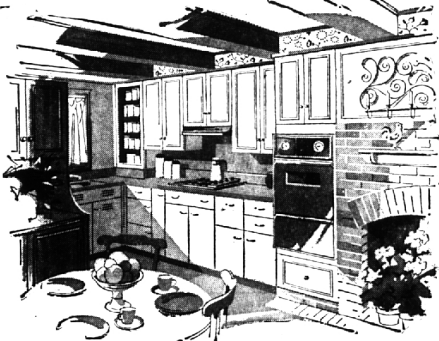

Open House

FRIDAY and SATURDAY
October 9th and 10th
9 a. m. to 8 p. m.
BLOOMFIELD CUSTOM KITCHENS
 4068 WEST MAPLE AT TELEGRAPH
 BIRMINGHAM, MICHIGAN

**YOU
 ARE CORDIALLY
 INVITED
 TO VISIT**

America's Most Beautiful
KITCHEN SHOWROOM
 FEATURING THE FINEST NAME IN KITCHENS

St. Charles

TRADITIONAL

Country kitchen atmosphere . . . delightful blending of rich exterior beauty with the many interior convenience features only St. Charles offers.

PROVINCIAL

The natural warmth of genuine cherry in Provincial styling.

CONTEMPORARY

The clean lines of St. Charles Contemporary . . . in genuine walnut.

Every kitchen an "original." Shown above are just a few typical examples of St. Charles planning — offering versatility (no two St. Charles kitchens are exactly alike), exceptional storage convenience, and unexcelled beauty.