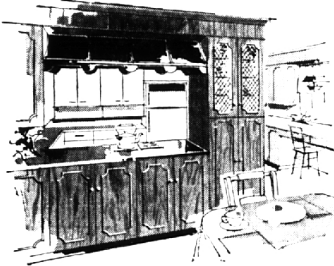

Open House

FRIDAY and SATURDAY
October 9th and 10th
9 a. m. to 8 p. m.
BLOOMFIELD CUSTOM KITCHENS
 4068 WEST MAPLE AT TELEGRAPH
 BIRMINGHAM, MICHIGAN

**YOU
 ARE CORDIALLY
 INVITED
 TO VISIT**

America's Most Beautiful
KITCHEN SHOWROOM
 FEATURING THE FINEST NAME IN KITCHENS

St. Charles

TRADITIONAL

Country kitchen atmosphere . . . delightful blending of rich exterior beauty with the many interior convenience features only St. Charles offers.

PROVINCIAL

The natural warmth of genuine cherry in Provincial styling.

CONTEMPORARY

The clean lines of St. Charles Contemporary . . . in genuine walnut.

Every kitchen an "original." Shown above are just a few typical examples of St. Charles planning — offering versatility (no two St. Charles kitchens are exactly alike), exceptional storage convenience, and unexcelled beauty.