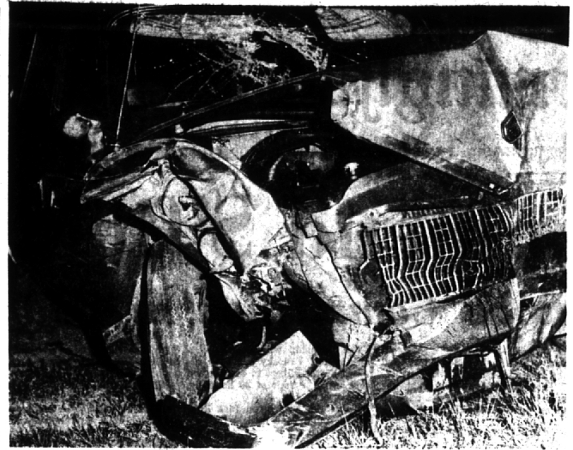

chudiks

BROWN AND ANN STREETS • MI 71305 • BIRMINGHAM

White Crepe with Sequined Beaded Overblouse. $89.98

Four Hurt in Hills Crash

FINE FURS SINCE 1910

Rollins Furs

DETROIT

The jacket that goes just every where!

Black Dyed Persian Lamb
notched Beaver collar and flaps over hidden slash pockets... smart detachable beaver belted back converts jacket from daytime to evening wear... $450.

ROLLINS FURS

47 ADAMS EAST • DETROIT
Store Hours 9:30 to 5:30 Mon. thru Sat.
Plus Tax * Fur Products labeled to show country of origin of imported furs

Bingham Pushes Plans For Evergreen Sewers

By NITA HARD
Special Writer

BINGHAM FARMS—The council took decisive steps to implement a future with sewers for the village Monday night, but withheld action on several other matters rapidly becoming controversial.

Despite several appeals to stall the adoption of Step 2 in arrangements with the Evergreen interceptor sewer program until more information was circulated and more opinions heard, the council asserted its legal prerogative to approve Bingham Farm's participation in the construction of sewer lines up to the village limits.

Voters empowered the council to enter into such agreements with the sewer project several years ago. Nevertheless a public hearing was held last week in accordance with council policy to air issues publicly before making commitments.

ABOUT 20 property owners appeared Monday night and it was evident many felt the views expressed at the public hearing were not entirely representative of local feeling. Some simply had not understood the purpose of the hearing and others asked for more precise information.

Convinced that delay would only increase the cost of sewers to Bingham Farms and the issue would become more confused by further discussion, the council abruptly and unanimously dismissed consideration of an "informative letter" and approved Step 2.

Property owners were assessed earlier this year for Step 1, which merely assured them of a share in the capacity of the sewer, if and when they needed it.

For Men and Boys

these boots

may change

your footwear

habits...

MR. ARNOLD'S BEAUTY COLLEGE

A Yardstick Cannot Measure A Cosmetology Course

But, A Yardstick Can Measure the endless dollars you can earn by receiving thorough training in cosmetology... You won't get tomorrow's jobs with yesterday's skills.

Take the opportunity to see for yourself, at no obligation, a college teaching the Progressive Method that produces tomorrow's hair stylists, today.

Full Time Part Time Evening Hours Can Be Arranged

For The Housewife and Working Girl Our Clinic Will be Open WEDNESDAY, THURSDAY and FRIDAY 'TIL 9 P.M.

High Styling Including Shampoo and Set $1
Tint Touch Ups Including Shampoo and Set $2.50
Haircut 95c
Bleach Touch Ups Including Shampoo and Set $5.50
Permanent Waves Including Shampoo, Set and Haircut $3.95

Democrats Start Campaign for Funds, Workers