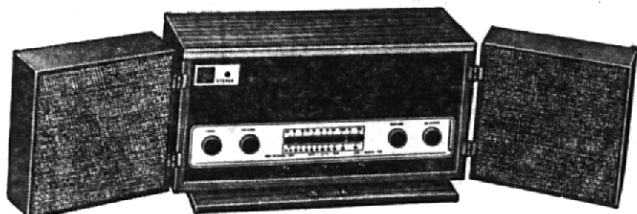

\$87⁹⁵

CLOCK RADIO

This low price beauty will wake you to music and give you the time of day and all that jazz for only . . .

\$15⁹⁵

TABLE RADIO

Good basic equipment for news and sports and stuff. G.E. Dyna power speakers, and push-pull, on-off volume control gives this set quality you'll enjoy.

\$14⁹⁵

AM-FM STEREO

If your campus pad is within range of FM stereo broadcasts, and you've been saving your loot all Summer—you'll want to go first class with this set. Handsome hardwood cabinet with nine tubes and seven rectifiers gives sparkling performance through both speakers on AM, FM and FM stereo.