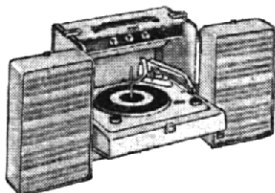

TRIMLINE 300

Here's modern styling in a vinyl clad steel case with four speakers. Features the new tonal I arm for record protection and better tracking. Diamond stylus, of course.

\$109⁹⁵

ADVENTURER

Unique design embraces AM/FM FM stereo tuner and flip down changer all in one unit. Has two 8" woofers and two 3" tweeters with electronic crossover. New tonal I arm and Stereo Star also included. The ultimate in a complete high quality portable.

\$219⁹⁵

DUALARAMIC PARTYMATE

Perfect for compact stereo reproduction at a low price. Has two 4" speakers in a detachable lid that reproduces sound on same principle as Hollywood Bowl. Plays all sizes and speeds automatically.

\$59⁹⁵

1963 MODEL CLOSEOUT

This was such a good closeout buy at the factory that we couldn't resist bringing you the savings. Vinyl case on steel, two 6 1/4" Speakers, 4 Speed changer with 9" turntable, and dual channel stereo amplifier. You've got the whole works for only

\$87⁹⁵

CLOCK RADIO

This low price beauty will wake you to music and give you the time of day and all that jazz for only . . .

\$15⁹⁵

TABLE RADIO

Good basic equipment for news and sports and stuff. G.E. Dyna power speakers, and push-pull, on-off volume control gives this set quality you'll enjoy.