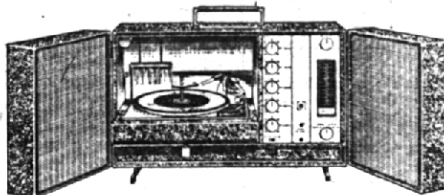

TRIMLINE 300

Here's modern styling in a vinyl clad steel case with four speakers. Features the new tonal I arm for record protection and better tracking. Diamond stylus, of course.

\$109⁹⁵

ADVENTURER

Unique design embraces AM/FM FM stereo tuner and flip down changer all in one unit. Has two 8" woofers and two 3" tweeters with electronic crossover. New tonal I arm and Stereo Star also included. The ultimate in a complete high quality portable.

\$219⁹⁵

DUALARAMIC PARTYMATE

Perfect for compact stereo reproduction at a low price. Has two 4" speakers in a detachable lid that reproduces sound on same principle as Hollywood Bowl. Plays all sizes and speeds automatically.