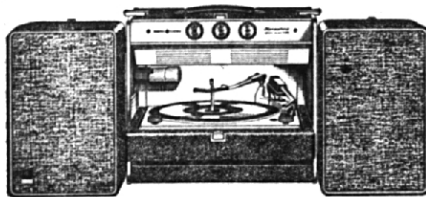

FOR "LIVELY ONES" ON CAMPUS

Take along one of these new 1964 General Electric Phonos or Radios and you'll be like with it all the time. They're great to look at, fine to listen to, and guaranteed not to "wipe out" from hard usage.

TRIMLINE 300

Here's modern styling in a vinyl clad steel case with four speakers. Features the new tonal I arm for record protection and better tracking. Diamond stylus, of course.

\$109⁹⁵

ADVENTURER

Unique design embraces AM/FM FM stereo tuner and flip down changer all in one unit. Has two 8" woofers and two 3" tweeters with electronic crossover. New tonal I arm and Stereo Star also included. The ultimate in a complete high quality portable.

\$219⁹⁵

DUALARAMIC PARTYMATE

Perfect for compact stereo reproduction at a low price. Has two 4" speakers in a detachable lid that reproduces sound on same principle as Hollywood Bowl. Plays all sizes and speeds automatically.