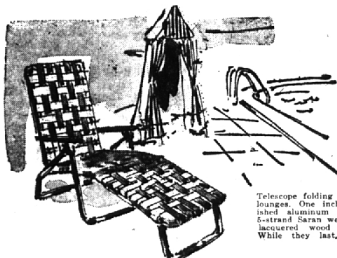

BEAUTIFULLY DETAILED 7-PC. ALL WEATHER GROUPING