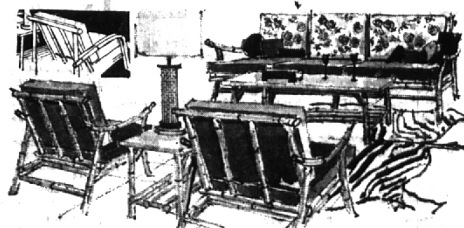

5-PC. RATTAN GROUPING... CHOICE OF ARM STYLES

exciting feature of TRIANGLE'S MID-SUMMER SALE!

- AMERICA'S BEST KNOWN, HIGHEST-QUALITY BRANDS
- WROUGHT IRON, ALUMINUM, RATTAN INCLUDED
- QUANTITIES LIMITED IN MANY CASES, SHOP EARLY

OUR ENTIRE STOCK of BETTER QUALITY CASUAL FURNITURE . . . up to 40% off and more

- Meadowcraft • Sallerini • Vogue • Woodard • Arlington House • Da Vinci • Telescope • Goshen

Regularly $49

"ICE CREAM" SETS

Regularly $217. 5-Pc. RATTAN Seating Group

Hundreds more items to select from—all at savings up to 40% and more.

$63 Hanging bar unit. One only **$19**

6 1/2, 7 1/2, 8 Foot

Umbrellas

1/4 off

Continental and conventional style choice of colors.