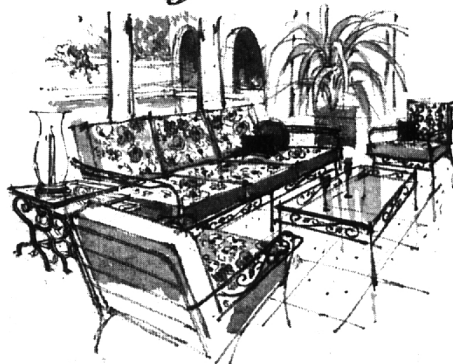

BEAUTIFULLY DETAILED 7-PC. ALL WEATHER GROUPING