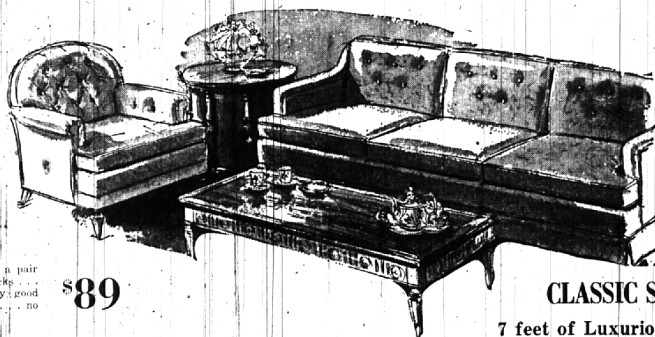

Loose Pillow Back 90" Sofa

$345

Scores of other Sofas, Loveseats and Chairs!

CLASSIC SOFA

7 feet of Luxurious Comfort

SALE PRICE **$195**

PILLOW BACK CHAIR

$89