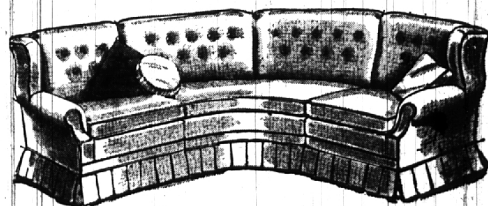

BIG, PLAID LOUNGE CHAIR

$99.75

AROUND THE CORNER SECTIONAL SOFA

$495

WIGGS

24 WEST HURON ST.
In Downtown Pontiac

FE 4-1234

Open Monday & Friday 'til 9

4080 TELEGRAPH RD.
At Long Lake Road

644-7370

Open Mon, Thurs. & Fri. 'til 9

For most repaint work
★ ONE COAT COVERS!
★ REQUIRES NO PRIMER!
★ PAINT OVER CHALKY SURFACES!

BUY NOW and Save

OVER 20%

SPECIAL LOW PRICE on famous Pittsburgh

SUN-PROOF

FOR LIMITED TIME ONLY!

$5.98 PER GALLON

U. S. GLASS, Inc.

588 S. Woodward (Across from Starbuck Motors)
MI 4-4188
"If It's Glass We Have It!"

PITTSBURGH PAINTS