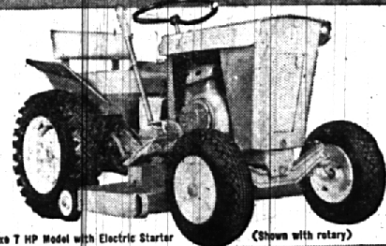

CHECK THESE FEATURES Scheduled scientific applications • Modern equipment and materials • Convenient—Safe—Economical • Prompt, courteous service

ROSE—Since 1860
8401 W. Chicago
Detroit 4, Mich.

Call the Rose Man—
LI 5-2222

FREE OFFER!
ENDS MAY 31, 1963

SAVE UP TO \$154.50
WITH PURCHASE OF NEW
JACOBSEN CHIEF
LAWN & GARDEN TRACTOR

Deluxe 7 HP Model with Electric Starter (Shown with rotary)

GET THIS 36" WIDE ROTARY LAWN MOWER ATTACHMENT FREE!
(with purchase of Chief Tractor)