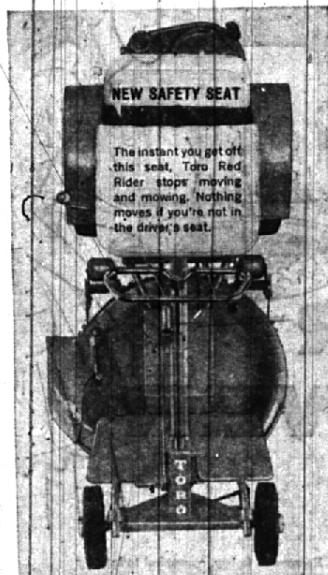

NEW TORO RED RIDER

Give Your Lawn a