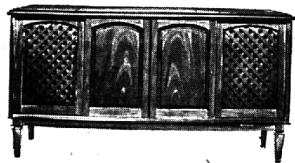

LAST 3 DAYS OF OUR STOREWIDE SALE!

SOME ARE FLOOR MODELS AND DEMONSTRATORS. SOME ARE BRAND NEW IN CRATES. BUT ALL ARE NATIONALLY ADVERTISED, FAMOUS BRAND NAMES! MANY ARE PRICED AT OR BELOW COST! ALL CARRY FULL WARRANTY AND ARE BACKED BY MILK'S REPUTATION FOR SERVICE AFTER THE SALE . . . SERVING THIS AREA SINCE 1931 WITH QUALITY PRODUCTS! OPEN EVERY EVENING UNTIL 9 P.M.

FREE This Aluminum Christmas Tree
6 Feet Tall, Regular $12.95
Absolutely Free When You Purchase A Major Appliance, Stereo or TV from Milks During This Sale!

Discover PERFECTION of sight and sound

Featuring:

- Garrard Changer
- Electrohome Components
- Satellite Sound
- Jensen Speaker
- Dielcraft Furniture
- Ampex Tape Decks

...and so much more

See and hear **ELECTROHOME**
STEREO HI-FI WITH THE DIFFERENCE