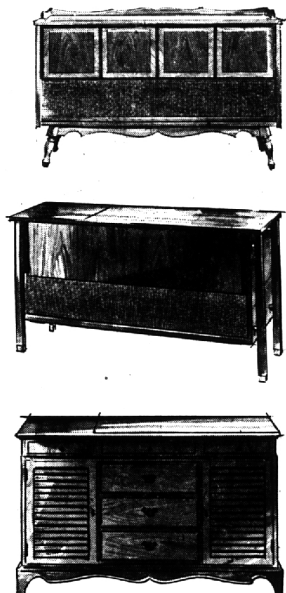

LAST 3 DAYS OF OUR STOREWIDE SALE!

SOME ARE FLOOR MODELS AND DEMONSTRATORS. SOME ARE BRAND NEW IN CRATES. BUT ALL ARE NATIONALLY ADVERTISED, FAMOUS BRAND NAMES! MANY ARE PRICED AT OR BELOW COST! ALL CARRY FULL WARRANTY AND ARE BACKED BY MILK'S REPUTATION FOR SERVICE AFTER THE SALE . . . SERVING THIS AREA SINCE 1931 WITH QUALITY PRODUCTS! OPEN EVERY EVENING UNTIL 9 P.M.

FREE This Aluminum Christmas Tree
6 Feet Tall, Regular $12.95
Absolutely Free When You Purchase A Major Appliance, Stereo or TV from Milks During This Sale!

Discover PERFECTION of sight and sound

Featuring:

- Garrard Changer
- Electrohome Components
- Satellite Sound
- Jensen Speaker
- Dielcraft Furniture
- Ampex Tape Decks

...and so much more

See and hear **ELECTROHOME**
STEREO HI-FI WITH THE DIFFERENCE