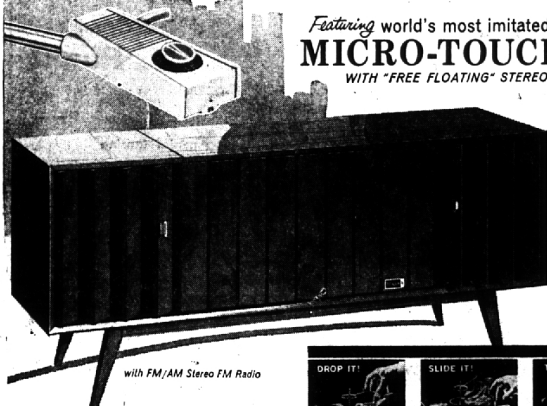

240 WATTS OF PEAK MUSIC POWER

in ALL NEW 1964

ZENITH®

extended
HIGH FIDELITY STEREO

Featuring world's most imitated tone arm
MICRO-TOUCH 2G
WITH "FREE FLOATING" STEREO CARTRIDGE

LONG,
LOW
LOOK!

with FM/AM Stereo FM Radio

FROM $199⁹⁵

IT'S IMPOSSIBLE TO ACCIDENTALLY RUIN A FINE STEREO RECORD

SALE STARTS TODAY! ALL ITEMS PRICE TAGGED

Includes Refrigerators, Washers, TV's, Color TV's, Stereos, Dryers, Disposals, Ranges, Freezers, Record Players, Small Appliances.

Includes These Famous Names: Frigidaire, RCA Victor, Maytag, RCA Whirlpool, Sylvania, Hotpoint, Zenith, Motorola, Sony.

HERE ARE JUST A FEW EXAMPLES:

38 PIECE TOWEL SET Reg. 19.95	$9.95	ALUMINUM CHRISTMAS TREE Stands 6 feet tall, with stand. Reg. 12.95	$4.95
ORLON PILLOWS Reg. 7.95	$3.95	HOOVER WASHER Automatic Spindry Washers	$119.95
TAPE RECORDERS 4 Transistor, Reg. 39.95	$29.95	WHIRLPOOL REFRIGERATOR Double door, 14 cubic foot, frost-free	$279.95
SUNBEAM TOASTMASTERS Fully automatic, Reg. 29.95	$22.95	WHIRLPOOL DRYER Automatic, electric	$129.95
6 TRANSISTOR RADIO Includes, earphones, carrying case, batteries	$10.98	HOTPOINT RANGE 30-inch electric range, demonstrator	$119.95
SUNBEAM STEAM IRON Reg. 18.95	$12.95	HOTPOINT REFRIGERATOR Double door, 13 cubic foot, automatic defrost	$229.95
SUNBEAM MIXER Portable hand mixer, Reg. 24.95	$18.95	WHIRLPOOL FREEZER Upright model, 13 cubic foot	$199.95
HOOVER STEAM IRON Reg. 19.95	$14.95	MAYTAG WASHER Fully automatic	$188.95
UDICO ELEC. CAN OPENER Includes Can Opener and Knife Sharpener, Reg. 29.95	$19.95	FRIGIDAIRE DISHWASHER Portable, 12 place setting	$139.95
SUNBEAM HAIR DRYER Reg. 29.95	$22.00	FRIGIDAIRE DISHWASHER Deluxe model, maple top cutting board, 14 place setting	$209.95
SANTA CLAU Large 2-ft. tall. Reg. 9.95	$2.95		
2 SEAT TRICYCLE Reg. 29.95	$15.95		

ALL NEW 1964

ZENITH®

COLOR TV

NO PRINTED CIRCUITS...
NO PRODUCTION SHORTCUTS