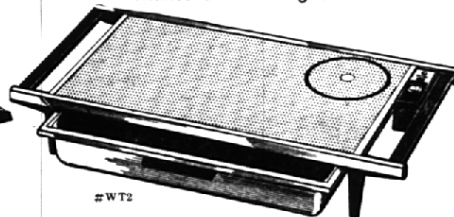

Completely immersible and has
removable grease reservoir.

"SLEEP-GUARD" BLANKETS

For that warm holiday feeling

Many styles and colors
all with G.E. dependability.

DELUXE COFFEE URN

For the discriminating hostess

12 to 30 cup capacity
and all stainless steel.

#CU1

NEW BLENDER DESIGN

For bartenders and chefs alike

#BL1

New low height makes
it easy to store. Daiquiris anyone?

DELUXE WARMING TRAY

Makes entertaining a breeze

#WT2

Adjustable temperature control and
"keep warm" drawer make this
outstanding.

FOUR SLICE TOASTER

For a happy breakfast crowd

#T116

Even has extra high toast
lift to avoid burnt fingers.

DELUXE ELECTRIC SLICING KNIFE