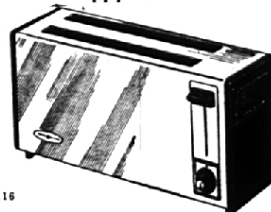

12 to 30 cup capacity
and all stainless steel.

#CU1

NEW BLENDER DESIGN

For bartenders and chefs alike

#BL1

New low height makes
it easy to store. Daiquiris anyone?

DELUXE WARMING TRAY

Makes entertaining a breeze

#WT2

Adjustable temperature control and
"keep warm" drawer make this
outstanding.

FOUR SLICE TOASTER

For a happy breakfast crowd

#T116

Even has extra high toast
lift to avoid burnt fingers.

DELUXE ELECTRIC SLICING KNIFE