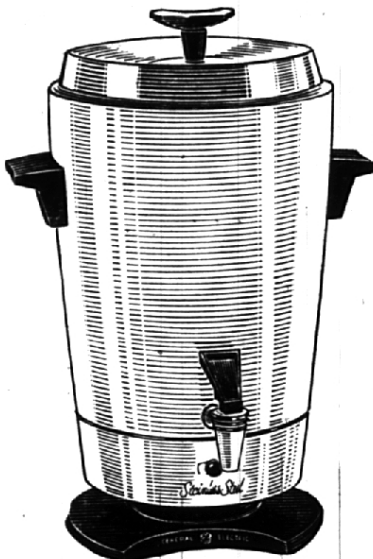

Give General Electric... and you give the very best

HIGH DOME SKILLET

For perfect cooking results

#C128

Roomy and easy to cook with,
and so easy to clean.

KING SIZE GRIDDLE

Cooks for a crowd

#EG1

Completely immersible and has
removable grease reservoir.

"SLEEP-GUARD" BLANKETS

For that warm holiday feeling

Many styles and colors
all with G.E. dependability.

DELUXE COFFEE URN

For the discriminating hostess

12 to 30 cup capacity
and all stainless steel.

#CU1

NEW BLENDER DESIGN

For bartenders and chefs alike

#BL1

New low height makes
it easy to store. Daiquiris anyone?

DELUXE WARMING TRAY

Makes entertaining a breeze

#WT2

Adjustable temperature control and
"keep warm" drawer make this
outstanding.

FOUR SLICE TOASTER

For a happy breakfast crowd

#T116

Even has extra high toast
lift to avoid burnt fingers.

DELUXE ELECTRIC SLICING KNIFE