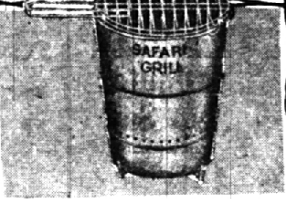

SAFARI GRILL

$10.95