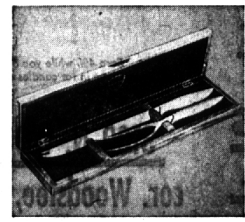

CARVING SET of stainless steel, with carving knife and holding fork in a walnut chest. 22.50