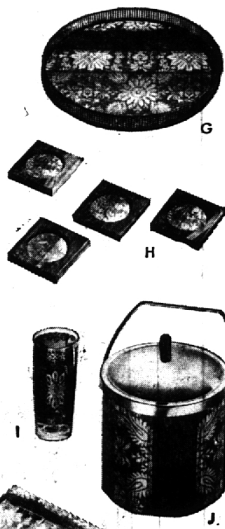

PERSIA BLUE - COLOR COORDINATES

1. Plastic-coated blue-green-gold fabric-covered accessories brighten every festive occasion with rich colorings.
- G. 14" diameter wipe-clean tray with metal gallery. 7.50
  - H. 3"x3" walnut coasters with Persian inset. Set of 4, 3.95
  - I. 14-oz. matchmate highball glasses. Set of 8, 6.95
  - J. 2-qt. vinyl clad ice bucket with plastic liner. 8.00
  - K. Luncheon set with 4 place mats, 11"x17", 4 napkins. 7.50

Jacobson's
home decorative shop

325 N. Woodward
Birmingham