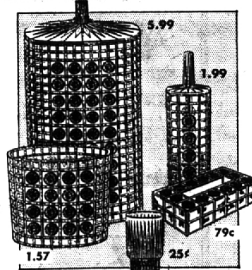

"CRYSTAL" HAMPER SET

9⁹⁷
5-pc. set

Reg. 69c and 79c Styles!