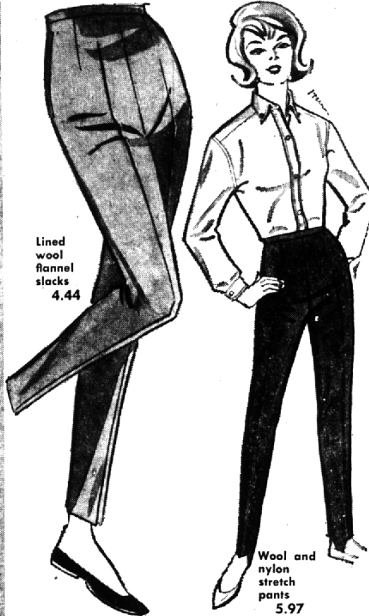

ROLL-SLEEVE BLOUSES

Reg. 1.97! 3 Days Only!

2 for $3

1.57 each

Lined wool flannel slacks 4.44

Wool and nylon stretch pants 5.97

Women's Top Buys in New Fall

SLIM LINE FALL SLACKS

NEW WOOL FLANNEL SLACKS ARE LINED

Soft flannel capris of 95% virgin wool, 5% nylon. Eased rayon lining throughout. Black, colors. 10-18.

4.44
Charge it!

WOMEN'S REG. 6.99 STRETCH PANTS

5.00
Charge it!