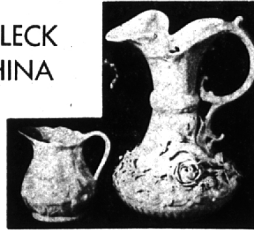

IN THE BLOOMFIELD SHOPPING PLAZA

Sale Starts Now Thru Sunday, September 16th

STOP Maalox Liquid or Tablets NO. 1

Regular $1.50	Sav-On Price	$1.09

Hankcraft Vaporizer Regular $6.95 Value Sav-On Price $5.49 While They Last	Desert Flower Hand & Body Lotion Annual 1/2 Price Sale Regular $2 Size $1 plus tax

LOOK TUSSY PINK

Cleansing Cream With FREE Skin Lotion

Regular $3 Value	Both $2 plus tax

Revlon Satin Set Regular $2 Value Sav-On Price $1.35 plus tax	Abdec Capsules 250's Regular $12.33 Value Sav-On Price $8.95

SAVE Abdec Drops 50cc

Regular $3.51 Value	Sav-On Price $2.79

SAV-ON DRUGS proudly introduces **ALO-CREME COSMETICS**

Since Cleopatra's time... even as far back as the Second Chinese Dynasty... it has been known that the crystal clear gel from the leaves of the tropical Aloe Vera plant rapidly heals, soothes, moisturizes and beautifies skin... almost instantly makes skin look younger by stimulating skin regeneration and by causing pores to return their normal desirable size... A beauty secret so rediscovered, and now the precious Aloe Vera gel has been formulated in all ALO-CREME cosmetics.

Plus a complete line of nutria preparations and medications.

All prices except medications plus 10% Fed. tax.

Mfg. & Dist. Aloe Creme Labs., Ft. Lauderdale, Fla.

★ Free Delivery
★ Package Liquor
★ Cosmetic Dept.
★ Fountain Service
★ Baby Dept.
★ Security Charge

JOIN SAV-ON'S PARADE OF VALUES!

BELLECK CHINA

JOHNBEE

Decorative Home Accessories

6566 Telegraph, at Maple. MA 6-5933
Open Thursday & Friday Evenings Until 9 p.m.