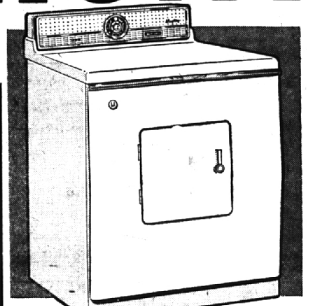

Model DE 701