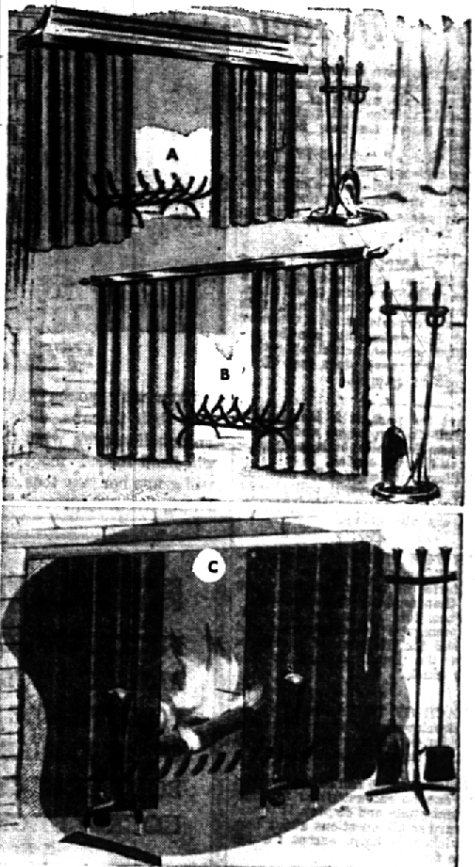

WITH THE
DRIP-LESS
Grilladier

No messy stains on the hearth . . . no flare ups from falling grease . . . quickly installed . . . no tools needed . . . only

9.95

GAS LOGS AND IRONS TOOL SETS

20" LOG GRATE
Strongly built, all assembled, reg. 3.49. Special

1.77

YOU CHOOSE THE STYLE . . .
WE BUILD IT TO THE EXACT SIZE
IN OUR OWN FACTORY

Just bring in the height and the width of your fireplace opening.

A. The graceful "Hooded" design, solid brass or black hood with spark-proof curtain, creates a spacious look, custom cut to size from **29.95**

B. "The Decorator" quickly and permanently attached to your fireplace, smooth operating curtain . . . your choice of many bar designs, custom built to your specifications from **19.95**

C. "Recessed style" with satin black or brass face bar with spark-proof black curtain. We build to exact size and measurements, size to 36" reg. 34.95 now **24.95** size to 42" reg. 39.95 now **29.95** size to 48" reg. 49.95 now **34.95**