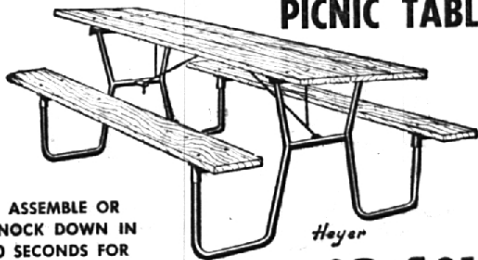

THE ALL NEW DELUXE PICNIC TABLE

● ASSEMBLE OR KNOCK DOWN IN 30 SECONDS FOR EASE OF STORING 2 x 10 TOP AND SEATS — 6-7-8-ft. Lengths

LOW AS **$24⁹⁵**

ECONOMY MODEL
NO WOBBLE — NO SAG — VERY STURDY — 2 x 10 TOP AND SEATS AVAILABLE IN 6-7-8-FT. LENGTHS

Low as **$17⁹⁵**

PATIO BLOCKS

ASSORTED COLORS

8 x 16" 4 / $1⁰⁰

9 x 18" 3 / $1⁰⁰

POSTS PICKETS

Cedar Posts

CEDAR PICKETS

1x3-4' ..... 19c Ea.

3x7 Plain Post 49c

4x7 Plain Post 69c

5x7 Ball Top 1.39

PLAY SAND

80 lb. BAG

69^c

REDI-MIX

CEMENT 99c
MORTAR 99c

ASPHALT REDI-PATCH

80 lb. BAG **$1⁸⁸**