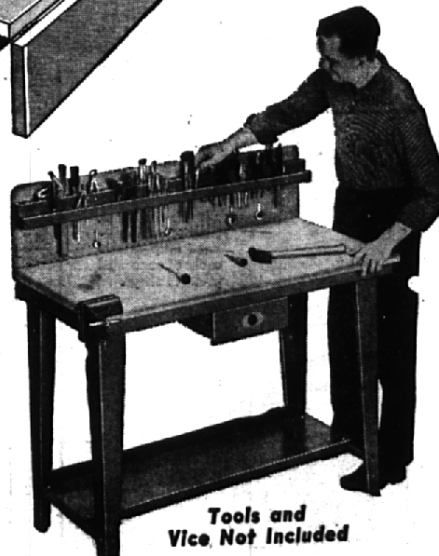

Tools and Vise Not Included