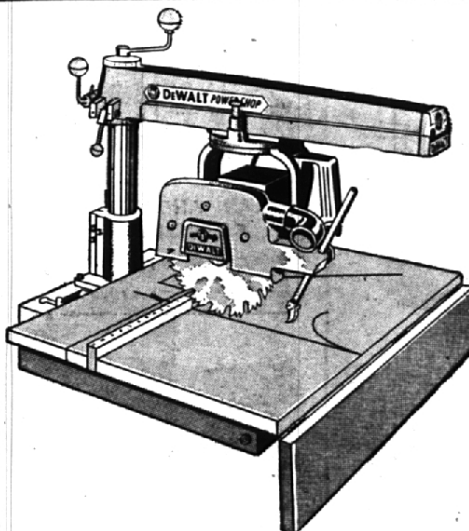

\$44.95

Model 152AK

PORTER CABLE HAND SAW KIT

- 7 SAWS IN 1
- CUTS WOOD, METAL, PLASTICS
- CUTS 2x4 AT 45°
- ORBITAL ACTION GREATER SPEED

\$54.95

Model 143

PORTER CABLE FINISHING SANDER

- MOTOR DRIVEN
- EXCLUSIVE GEAR TRANSMISSION
- LIGHTWEIGHT
- FOR ALMOST EVERY SANDING JOB

\$34.95

Model 141A

PORTER CABLE 1/4" DRILL

- GEARED CHUCK
- BALL THRUST BEARINGS
- 3 WIRE SAFETY CORD
- MAN SIZED PISTOL GRIP

\$19.95

SEE THE ALL-NEW DeWALT WORKSHOP IN ACTION!

- OVER 20 OPERATIONS
- BUILT IN POWER BRAKE
- KEY SWITCH
- DEVELOPS MORE THAN 2 H.P.

Save — Buy during our Grand Opening over \$35.00 worth of attachments free.

Try it before you buy.

SEE OUR FINE SELECTION OF WORK BENCHES!

5 FOOT WOOD WORK BENCH 2" TOP WITH DRAWER

LOW AS **\$14.95**

DELUXE STEEL WORK BENCH AS SHOWN