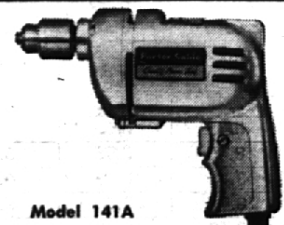

\$44.95

Model 152AK

PORTER CABLE HAND SAW KIT

- 7 SAWS IN 1
- CUTS WOOD, METAL, PLASTICS
- CUTS 2x4 AT 45°
- ORBITAL ACTION GREATER SPEED

\$54.95

Model 143

PORTER CABLE FINISHING SANDER

- MOTOR DRIVEN
- EXCLUSIVE GEAR TRANSMISSION
- LIGHTWEIGHT
- FOR ALMOST EVERY SANDING JOB

\$34.95

Model 141A

PORTER CABLE 1/4" DRILL

- GEARED CHUCK
- BALL THRUST BEARINGS
- 3 WIRE SAFETY CORD
- MAN SIZED PISTOL GRIP

\$19.95

SEE THE ALL-NEW DeWALT WORKSHOP IN ACTION!

- OVER 20 OPERATIONS
- BUILT IN POWER BRAKE
- KEY SWITCH
- DEVELOPS MORE THAN 2 H.P.