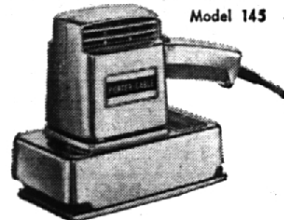

METAL FOLDING LEGS FOR PING PONG TABLES, CARD TABLES, ETC. REG. \$6.95 **\$4.95**

PARADE of POWER!

Porter Cable — DeWalt Workshop!

Model 66

PORTER CABLE 6 1/2" POWER SAW

- SAFETY KICKPROOF CLUTCH
- CUTS 2x4 AT 45°
- SELF LUBRICATING BEARINGS

\$44.95

Model 152AK

PORTER CABLE HAND SAW KIT

- 7 SAWS IN 1
- CUTS WOOD, METAL, PLASTICS
- CUTS 2x4 AT 45°
- ORBITAL ACTION GREATER SPEED

\$54.95

Model 143

PORTER CABLE FINISHING SANDER

- MOTOR DRIVEN
- EXCLUSIVE GEAR TRANSMISSION
- LIGHTWEIGHT
- FOR ALMOST EVERY SANDING JOB

\$34.95

Model 141A

PORTER CABLE 1/4" DRILL

- GEARED CHUCK
- BALL THRUST BEARINGS
- 3 WIRE SAFETY CORD
- MAN SIZED PISTOL GRIP

\$19.95

SEE THE ALL-NEW DeWALT WORKSHOP IN ACTION!

- OVER 20 OPERATIONS
- BUILT IN POWER BRAKE
- KEY SWITCH
- DEVELOPS MORE THAN 2 H.P.