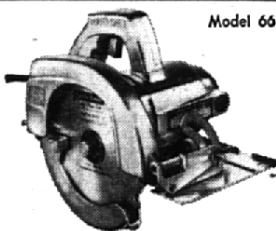

REG. 65c SQ. FT.

SALE PRICE **59c** sq. ft.

PRICE GOOD FOR GRAND OPENING ONLY

HAND TOOL SPECIALS

A GOOD ASSORTMENT OF BUDGET PRICED HAND TOOLS FOR THE HOME HANDYMAN

88c ea.

	WOOD	BRASS
4" SET OF 4	\$1.89	\$3.40
6" SET OF 4	1.98	3.59
9" SET OF 4	2.10	3.85
12" SET OF 4	2.45	4.30
16" SET OF 4	2.75	4.80
21" SET OF 4	3.25	5.40
29" SET OF 4	3.98	5.95

METAL FOLDING LEGS FOR PING PONG TABLES, CARD TABLES, ETC. REG. \$6.95 **\$4.95**

PARADE of POWER!

Porter Cable — DeWalt Workshop!

Model 66

PORTER CABLE 6 1/2" POWER SAW

- SAFETY KICKPROOF CLUTCH
- CUTS 2x4 AT 45°
- SELF LUBRICATING BEARINGS