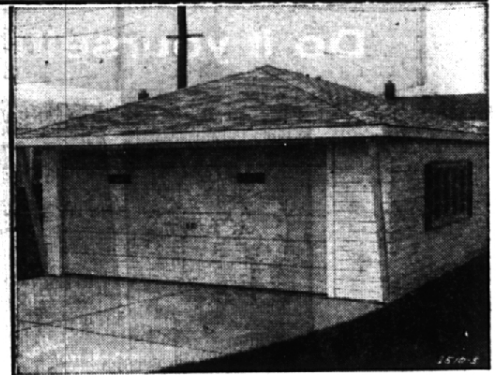

SPRINGTIME IS GARAGE TIME AT ERB-RESTRICK

1½ CAR—GABLE ROOF W/OVERHANG

2 CAR — GABLE ROOF W/OVERHANG

2 CAR HIP ROOF W/OVERHANG

2 CAR REVERSE GABLE W/OVERHANG

GET PRICES? YES!
BUT MAKE SURE
ONE IS OURS!

- WE USE ONLY TOP QUALITY MATERIALS
- No. 2 AND BETTER FIR FRAMING
- CHOICE OF FIR OR REDWOOD SIDING
- FREE PLANS
- 215 lb. ASPHALT SHINGLES
- WHITE PINE TRIM
- CHOICE OF WINDOW STYLES
- TAYLOR GARAGE DOOR
- QUALIFIED GARAGE BUILDERS RECOMMENDED
- YOU'LL LIKE OUR "HOUSE DOCTOR" SERVICE. CALL HIM.

ADD-A-ROOM

NO MONEY DOWN...UP TO 5 YEARS TO PAY

HOME IMPROVEMENT
IS AN INVESTMENT,
NOT AN EXPENSE!

THERE'S NO DOUBT
EXTRA ROOM TO
BE HAD IN YOUR
HOME. CALL THE
"HOUSE DOCTOR",
MI 4-5300.

HE'LL BE HAPPY
TO HELP YOU PLAN.