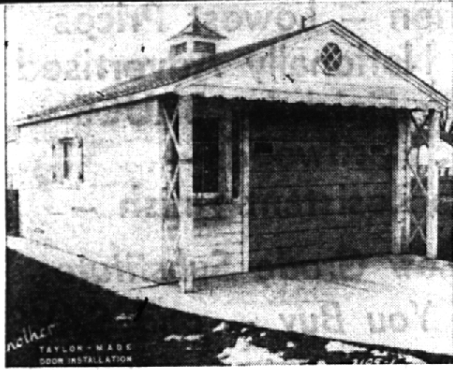

SPRINGTIME IS GARAGE TIME AT ERB-RESTRICK

1½ CAR—GABLE ROOF W/OVERHANG

2 CAR — GABLE ROOF W/OVERHANG

2 CAR HIP ROOF W/OVERHANG

2 CAR REVERSE GABLE W/OVERHANG

GET PRICES? YES!
BUT MAKE SURE
ONE IS OURS!

- WE USE ONLY TOP QUALITY MATERIALS
- No. 2 AND BETTER FIR FRAMING
- CHOICE OF FIR OR REDWOOD SIDING
- FREE PLANS
- 215 lb. ASPHALT SHINGLES
- WHITE PINE TRIM
- CHOICE OF WINDOW STYLES
- TAYLOR GARAGE DOOR
- QUALIFIED GARAGE BUILDERS RECOMMENDED
- YOU'LL LIKE OUR "HOUSE DOCTOR" SERVICE. CALL HIM.

ADD-A-ROOM

NO MONEY DOWN...UP TO 5 YEARS TO PAY

HOME IMPROVEMENT
IS AN INVESTMENT,
NOT AN EXPENSE!

THERE'S NO DOUBT
EXTRA ROOM TO
BE HAD IN YOUR
HOME. CALL THE
"HOUSE DOCTOR",
MI 4-5300.

HE'LL BE HAPPY
TO HELP YOU PLAN.