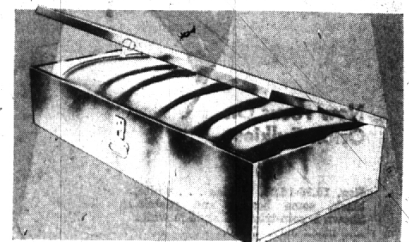

Convenient, Sturdy, Steel Underbed Storage Chest

5⁴⁹

Reg. 6.98 underbed storage chest, ideal for the extra storage space you need for linens, blankets, toys, etc. This sturdy 35x17x6" rust resistant coated chest slides under the bed and has two lock hinges for dust-proof protection.

Save As You Spend With S&H Green Stamps

Nations—Downstairs