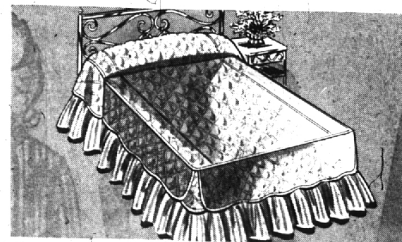

One-Piece Coverlet And Dust-Ruffle Spread

Twin or Full Size **15⁹⁸**