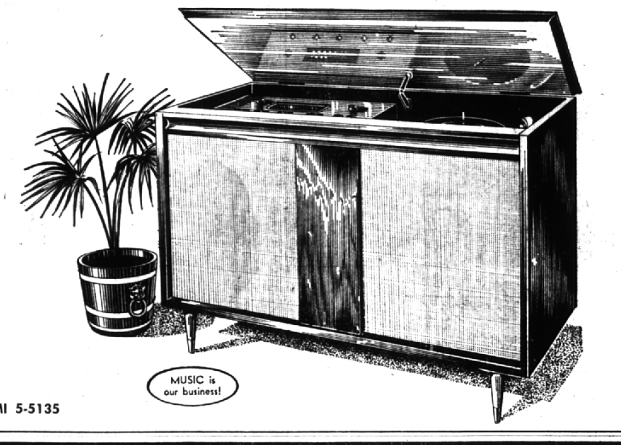

Plastic SLIPPER CHAIR
She'll love this pretty but practical plastic bedroom chair; 31 1/2" high, 20" wide, seat depth 16". White, Aqua, Pink, Yellow.
$22.95

WALL PLAQUES
Just a few from our extensive collection of truly unusual wall plaques, pictures and groupings for decorative accents in any room.
from $14.95 pair

CERAMIC ASH TRAYS, LIGHTERS
We sketch just a few of the unusual collection of ceramic ash trays, some with matching lighters.
From $6.95

Cumberland COMMODE
Charming Early American design in solid Maple with Maple veneer panels. Two drawers with six come apts. ideal!
$54.50

Lamp Collection
Large selection of Table Lamps priced from
$19.50

BOSTON ROCKER
Hand-crafted Early American Rocker in Black with Gold or Maple features scroll seat, pegged back spindle. For bedroom, living room, kitchen or den.
Black $29.95 and Gold $34.50

New! FISHER Philharmonic Stereo

"Front row, center" every performance!

The room-filling tone of this Fisher stereo radio-phonograph assures you a new listening experience! Ultra-sensitive FM-AM tuner, dual-channel 20-watt power amplifier, Garrard changer, two independent 3-way speaker systems. Walnut, mahogany or teak. **$395**

Cherry Provincial, $445
$40 down, $18 monthly

GRINNELL'S, 299 W. Maple • MI 5-1135

FREE PARKING IN FRONT AND SIDE OF OUR STORE. CONVENIENT TERMS. INTERIOR DECORATING COUNSEL AVAILABLE

Stewart-Glenn
1680 South Telegraph Road • Federal 2-8348
Just South of Orchard Lake Road

Open Thursday, Friday, Monday Evenings 'til 9