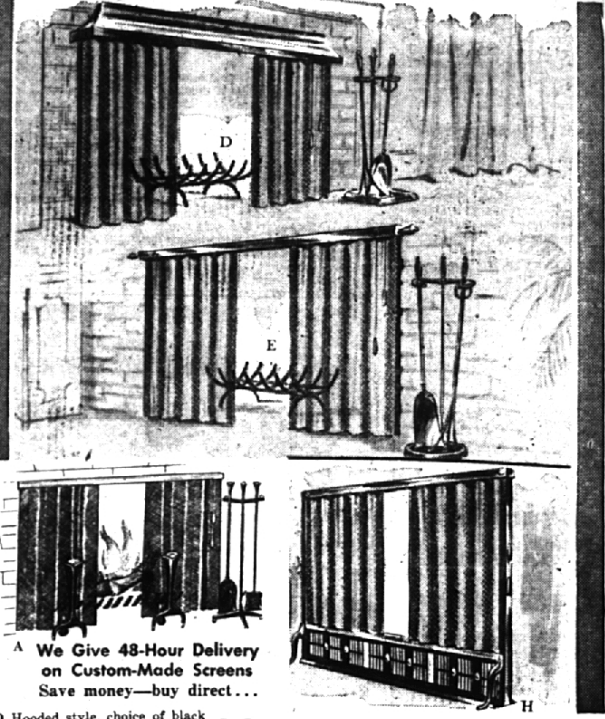

A We Give 48-Hour Delivery
on Custom-Made Screens
Save money—buy direct...

D Hooded style, choice of black
or brass spark proof screens,
built to your specifications.
From **29.95**
H Standing type . . . wide range
of patterns . . . from **29.95**

E Decorator style . . . assorted top
bar patterns, spark-proof screen, top
quality at low price only . . . **19.95**
A Recessed or flush-type, adaptable
to any decor, cut to fit the fireplace
. . . easy to clean. From **29.95**

Log Baskets
Ebony black basket with
gleaming brass handle and
legs. Reg. 8.95.
NOW **4.99**
Log Basket in solid brass
thruout, reg. 12.95.
NOW **5.99**

FIRE POTS
Styles in modern . . .
antique . . . contemporary.
Prices start at only . . . **8.95**