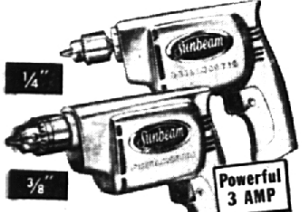

GIVE Sunbeam For a Brighter Christmas

Federal Hardware and Supply is Headquarters for Sunbeam Power Tools

Sunbeam DRILLMASTER DRILLS

- Develops up to 1/2 hp.
- Lightweight, pistol-grip handle
- Precision 3-jaw Jacobs geared chuck

1/4" reg. 19.95 NOW **16.88**
3/8" reg. 24.95 NOW **18.88**

Our Specially Trained sales staff will give you actual demonstration and fully explain the operation and uses of Sunbeam power tools

Sunbeam ELECTRIC HAND SAW