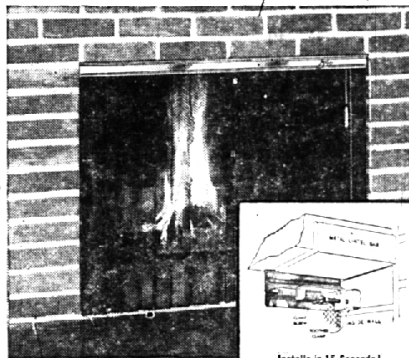

any style . . . any size
screen built in our own
shop by expert craftsman

MASKING TAPE 3/4 INCH
60 YDS. 88^c

PAINT THINNER 88^c
Gal.