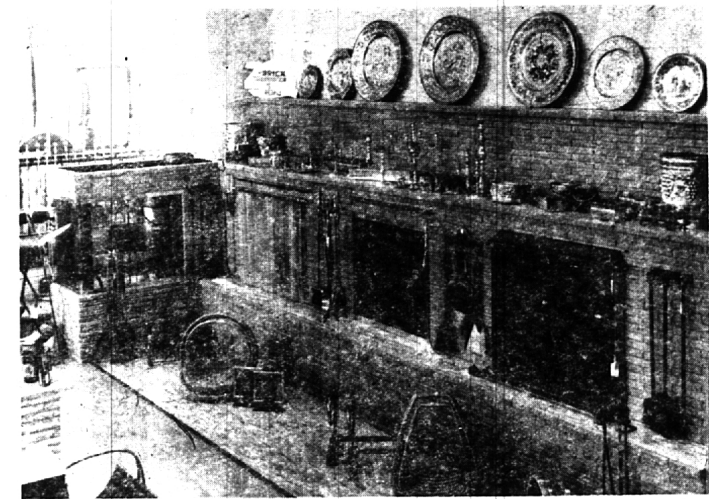

# ALL AT 30% TO 50% DISCOUNT

VISIT OUR FIREPLACE FIXTURAMA

**Flexscreen**

**RECESSED**  
This beauty will adapt itself on styling to most any period or design of fireplace. The slide bar and curtains are recessed within the opening, thereby giving a flush view to clean apartment. Built to exact measurement from \$29.95