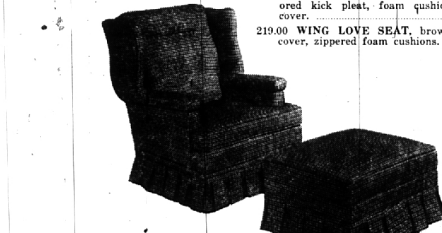

CRESCENT CRESCENT CRESCENT CRESCENT

SMALL RUG SPECIAL

3' x 5' **89¢**

4' x 6' **$1.19**

PRICE INCLUDES PICK-UP AND DELIVERY

ESTIMATES ON LARGER RUGS WITHOUT OBLIGATION

CALL CRESCENT NOW!

LI. 3-3552

FURNITURE CLEANING TOO

Crescent
CARPET CLEANING CO.

BEGINS FRIDAY . . . TRIANGLE FURNITURE OPEN FRIDAY TILL 9 . . . SHOP EARLY!

AFTER-THANKSGIVING SALE

COLONIAL . . . PROVINCIAL DESIGNS . . . FLOOR SAMPLES, SURPLUS STOCKS . . . MOSTLY BRAND NEW! HUNDREDS OF PIECES INCLUDED AT DRASTIC REDUCTIONS TO MAKE ROOM FOR NEW CHRISTMAS ARRIVALS!

SPECIAL PURCHASE
COLONIAL SOFAS, CHAIRS, LOVE SEATS AND SECTIONALS
FACTORY CLOSEOUT COVERS
All foam cushions, zippered covers. Many fabrics to choose from.
Priced for Clearance at Savings of More Than 40% off

98.00 COLONIAL WING CHAIRS
Large and roomy with foam T cushion, box pleated valance. Nice selection of attractive fabrics.
SPECIAL 79.95

LEATHER LIKE LOUNGE CHAIRS
Covered in washable plastic with nylon supported fabric back. Foam cushioning for maximum comfort. Two styles to choose from in many colors.
89.95 and 99.00

• 10% DOWN DELIVERS YOUR PURCHASES

128 SOUTH WOODWARD, SOUTH OF MAPLE RD. — OPEN FRI. TILL 9

SOFAS, CHAIRS and SECTIONALS!

20% - 50% OFF