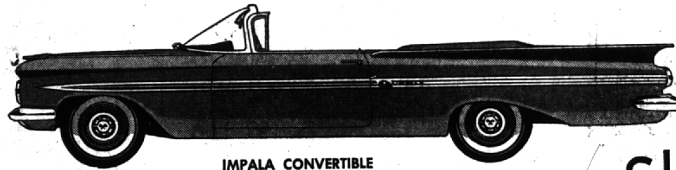

See It Today At North Chevrolet

what America wants, America gets in a Chevy!

'59 CHEVROLET

All New All Over Again

NOMAD STATION WAGON

IMPALA CONVERTIBLE

New Slimline Design

BISCAYNE TUDOR

It's shaped to the new American taste with a lean, clean silhouette, crisp new contours, beautifully restrained accents. It brings you more spaciousness and comfort with a new Body by Fisher. It has a bright new sheen—a new kind of finish that keeps its luster without waxing for up to three years. New bigger brakes. Vast new areas of visibility. New Hi-Thrift 6. New handling ease and road steadiness. It's new right down to the tires! Join the thousands who will be visiting our showroom to witness the unveiling of the all new '59 Chevrolet.