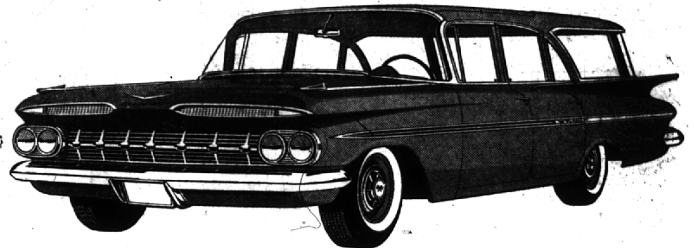

See It Today At North Chevrolet

what America wants, America gets in a Chevy!

'59 CHEVROLET

All New All Over Again

NOMAD STATION WAGON

IMPALA CONVERTIBLE

New Slimline Design

BISCAYNE TUDOR

It's shaped to the new American taste with a lean, clean silhouette, crisp new contours, beautifully restrained accents. It brings you more spaciousness and comfort with a new Body by Fisher. It has a bright new sheen—a new kind of finish that keeps its luster without waxing for up to three years. New bigger brakes. Vast new areas of visibility. New Hi-Thrift 6. New handling ease and road steadiness. It's new right down to the tires! Join the thousands who will be visiting our showroom to witness the unveiling of the all new '59 Chevrolet.