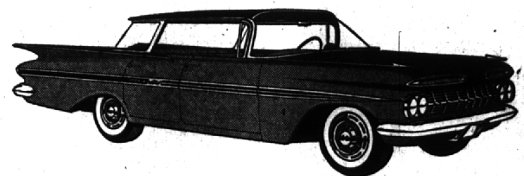

Like all '59 Chevies, the Impala Sport Sedan has Safety Plate Glass all around!

SERVICE OPEN TILL MIDNIGHT

NORTH CHEVROLET CO.

1000 S. WOODWARD

MI 4-2735