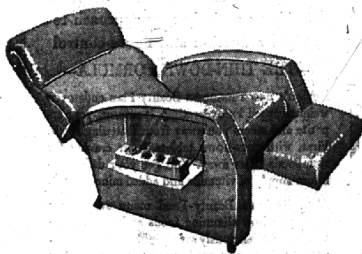

THE WORLD'S MOST DIFFERENT CHAIR

NIAGARA CYCLO-MASSAGE LOUNGE

. . . comes "alive" inside!

Don't Delay—Come in Today or Phone!

323 E. MAPLE - Birmingham - MI 6-5455

can't BEAR the heat?

you need COLEMAN POLAR-PAK waterless central cooling

EASY PAYMENTS