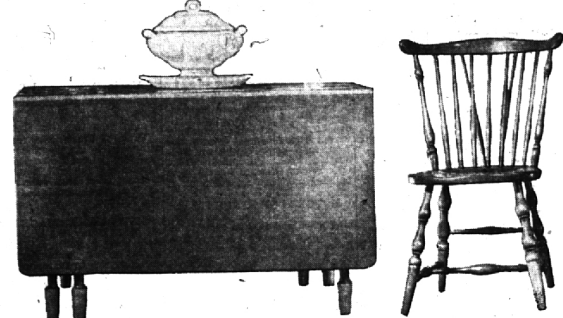

Mid-Summer Sale

our entire stock sale priced!

Hundreds of Values - Only A Few Listed!

LIVING ROOM

DINING ROOM

BEDROOM

MISCELLANEOUS