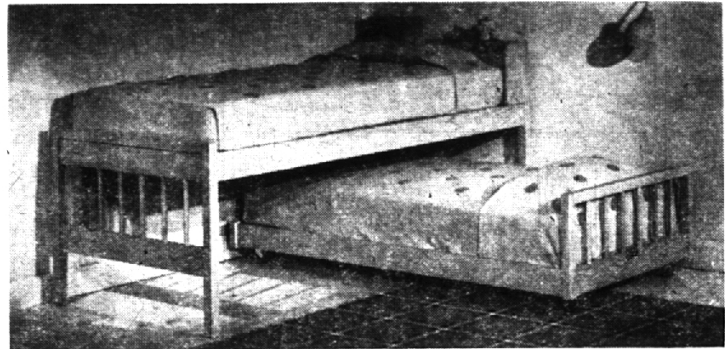

DURING OUR 30th ANNUAL MID-SUMMER SALE!

Here is Budgetrend in all its beauty for the most functional of bedrooms. The very, very attractive VIRGIN ELM, finished as only the Dillingham factories can finish, lasts seemingly forever! And the beautiful bedroom is only part of a completely coordinated group for every room in the house! We are happy to be able to offer this most popular and well-loved furniture at reduced prices during our big STOREWIDE SALE.

Trundle Bed	$114⁰⁰
Book Case	34⁹⁵
Vanity Desk	26⁹⁵
Captain's Chair	94⁰⁰
Lounge Chair	69⁵⁰

90 Days Same As Cash or Easy Budget Terms

**See Our Other Famous Names
All at New Low Prices, Too!**

OPEN TILL 9 P. M.
Thursday, Friday, Saturday

FREE PARKING adjacent to store

Edward
FURNITURE COMPANY
916 N. MAIN, ROYAL OAK