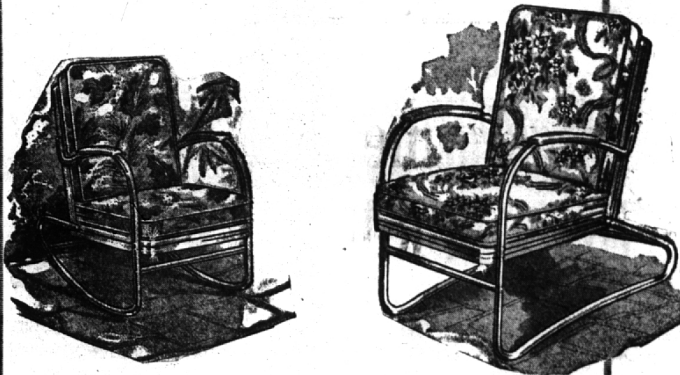

UPHOLSTERED CHAIRS and ROCKERS
AT ONE LOW PRICE

Exceptional comfort in these light-weight chairs and rockers. Deep cushions covered with weather-resisting vinyl and finished with double corded edges. Back and seat cushions have inner-spring construction and back cushions are reversible.

$26⁹⁵