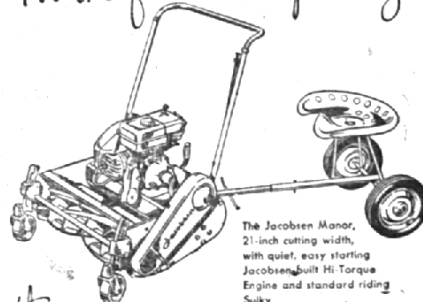

the JACOBSEN MANOR

Only a reel type mower can give you the feeling of complete satisfaction that goes with a beautiful lawn. And for the finest in reel type mowers you can't beat the Jacobsen Manor. Rear wheel drive lets you get up close for trimming around flower beds or under overhanging shrubbery. Riding sulky can be attached for extra comfort and faster mowing.

Call Today for free demonstration on your own lawn. Generous trade-in allowance, convenient terms or lay-away plan.

JACOBSEN MOWERS

starts at $69⁵⁰ & up

as advertised in LIFE and POST

MANUS SALES SERVICE HARPENING

LI 9-2440

3116 N. Woodward, Royal Oak

Between 12 & 13 Mile Road