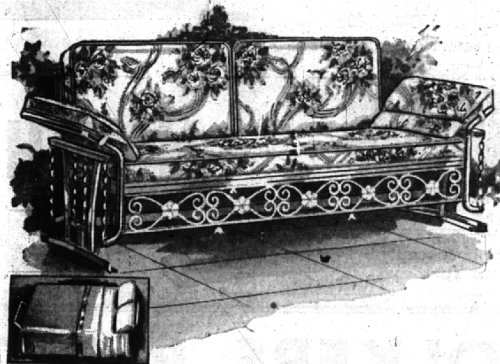

Bunting
**ALUMINUM PILLOW ARM
BED GLIDER**

$69

Bunting
**NEW BREEZWAY ALUMINUM
PILLOW ARM GLIDER**

$59⁹⁵