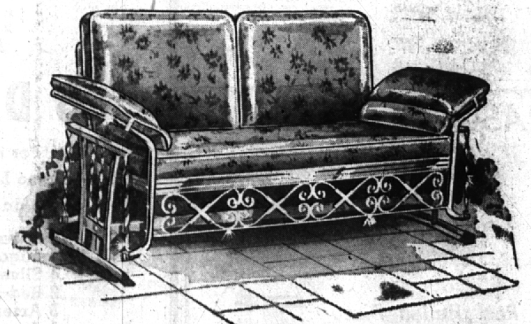

Consult our experienced interior decorators . . . no charge