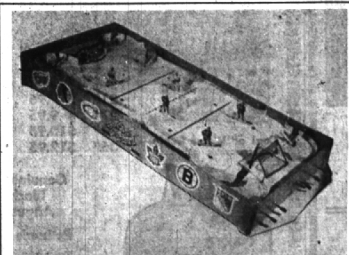

PRO HOCKEY GAMES

Mattel THUNDER BURP GUNS $2.95

RADIO KITS . . . from $3.95 to $14.95