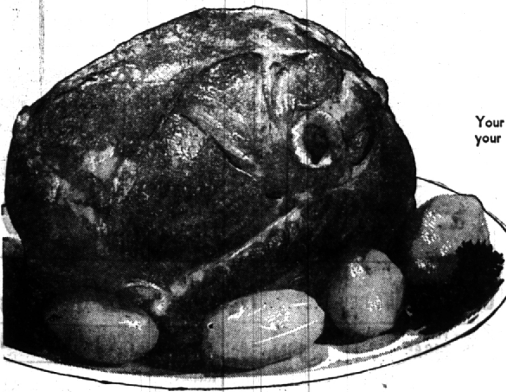

Rouge Property Sold to City

Basements Made Dry
TW 1-2000

Area Men Enroll In ROTC at MSU

the magnificent
Magnavox

high-fidelity television • radio-phonographs

McCallum and Dean

409-411 E. Maple

Midwest 4-5230

"LAST WEEK!" 3rd ANNUAL FOODARAMA

FREE DAYS

AT KROGER

TAKE ADVANTAGE OF THESE FREE OFFERS DURING THE NEXT WEEK AT KROGER!

ALWAYS SHOP KROGER AND GET THIS VALUABLE EXTRA... TOP VALUE STAMPS

STOCK UP AND SAVE

Open Mon., Tues., Wed., and Sat. 9 A.M. to 6 P.M.
Open Thurs. and Fri. 9 to 9

FREE Corn AVONDALE Cream Style 13 303 Cans $1.62 Buy 12 get 1 more free	FREE Apricots Avondale 13 303 Cans $2.28 Buy 12 get 1 more free	FREE Soup CAMPBELL'S 13 1-Lb. Cans $1.62 Buy 12 get 1 more free
FREE Sweet Peas 13 303 Cans $1.62 Buy 12 get 1 more free	FREE Wax Beans 13 15 1/2 Oz. Cans $1.74 Buy 12 get 1 more free	FREE Grapefruit 13 1-Lb. Cans $2.10 Buy 12 get 1 more free
FREE Pork & Beans 13 1-Lb. Cans $1.50 Buy 12 get 1 more free	FREE Dog Food 13 1-Lb. Cans $1.16 Buy 12 get 1 more free	FREE Mushrooms 13 202 Cans $1.74 Buy 12 get 1 more free
FREE Spinach KROGER 13 303 Cans $1.74 Buy 12 get 1 more free	FREE Tissue SCOTTIES 13 200 Ct. Pkg. $1.74 Buy 12 get 1 more free	FREE Brooks Chili 13 15 1/2 Oz. Cans $1.74 Buy 12 get 1 more free