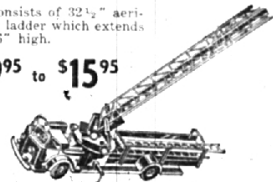

COMPLETE SELECTION OF
FISHER-PRICE TOYS

"TIMMY"
TURTLE... $2⁵⁰

See Our
Selection of
STEIFF
TOYS
Unusual Stuffed
Animals

Don't Miss
GINNY'S FURNITURE . .

- ✓ YOUTH BED
- ✓ WARDROBE
- ✓ TABLE & CHAIR
- ✓ GYM SET

GINNY DOLL
LIVING ROOM SET
$5⁹⁵