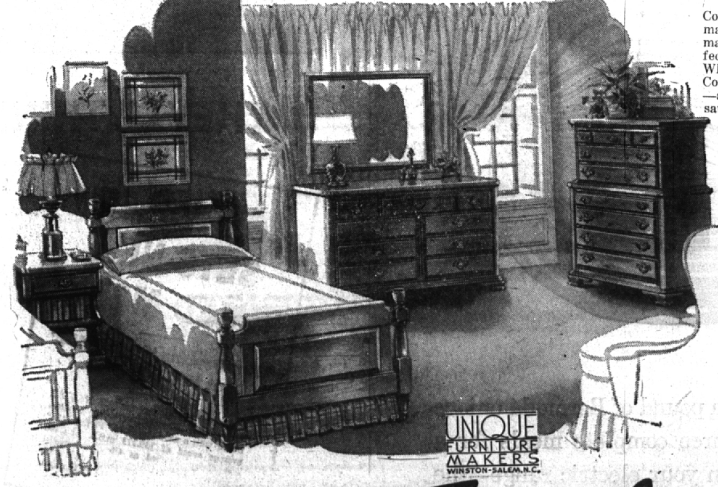

Complete open stock grouping of matched Bedroom pieces. The informal charm of knotty pine in a perfect design for American living... Whether it be Ranch type, Cape Cod, Contemporary or Colonial. The color—a rich brown "aged" and rubbed satin-like pine tone.

- PANEL BED $67.00
- POSTER BED $67.00
- BOOKCASE BED $79.00
- DRESSER BASE $107.00
- DRESSER MIRROR $31.00
- DOUBLE DRESSER BASE $134.00
- DOUBLE DRESSER MIRROR $39.50
- CHEST $116.00
- CHEST ON CHEST $152.00
- NIGHTSTAND $39.95

UNIQUE FURNITURE MAKERS
WESTON-TALBOT, C.

● 10% DOWN ...
BALANCE EXTENDED TERMS
UP TO 24 MONTHS

● CHARGE ACCOUNT ...
30, 60, 90 OR 120 DAY CHARGE
ACCOUNT SAME AS CASH